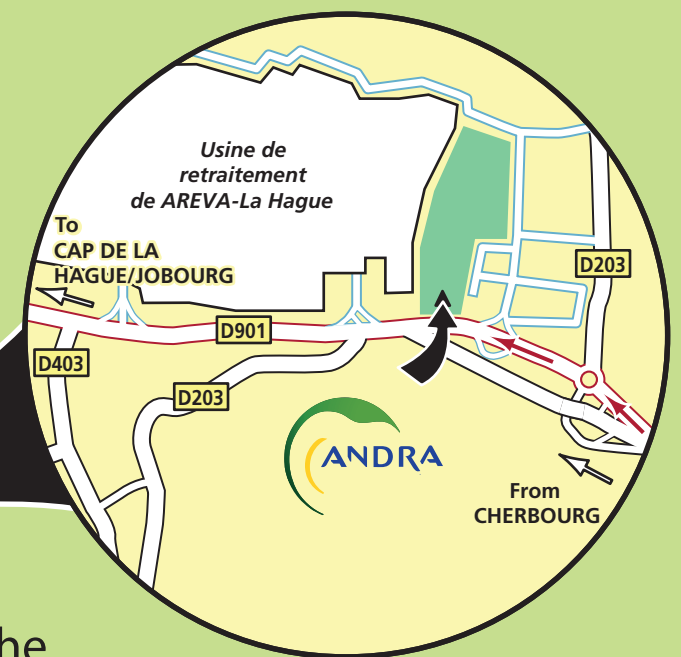

Centre de la Manche
BP 807
50448 BEAUMONT-HAGUE CEDEX
Tél. : 02 33 01 69 00

From PARIS :

Follow A13 towards ROUEN and CAEN. Exit and continue on N13 and N2013 towards CHERBOURG. Pass in front of the SNCF train station and continue on D901 towards BEAUMONT-HAGUE/CAP DE LA HAGUE. Exit at Z.I. DIGULLEVILLE and see enlarged map.

From CAEN :

Follow N13 and continue on N2013 towards CHERBOURG. Pass in front of the SNCF train station and continue on D901 towards BEAUMONT-HAGUE/CAP DE LA HAGUE. Exit at Z.I. DIGULLEVILLE and see enlarged map.

From RENNES :

Follow A84 towards CAEN and take Exit 40 CHERBOURG/SAINT-LÔ. Follow N174 towards SAINT-LÔ and continue on N13 towards CHERBOURG. Follow N2013 towards CHERBOURG/GARE SNCF and continue on D901 towards BEAUMONT-HAGUE/CAP DE LA HAGUE. Exit at Z.I. DIGULLEVILLE and see enlarged map.