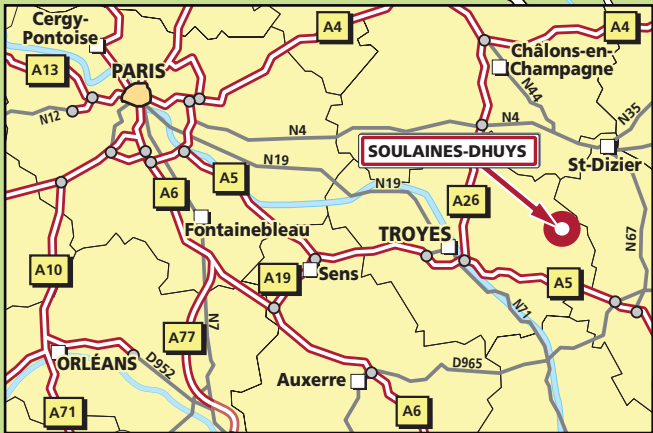

Centre TFA
Centre de l'Aube
BP 7
10200 SOULAINES-DHUYS
Tél. : 03 25 92 33 00

- **From PARIS (VIA SENS) : (A)**
 Follow A5 towards TROYES and take Exit 22 MAGNANT. Follow D443 through VANDEUVRE-SUR-BARSE up to BRIENNE-LE-CHÂTEAU. Continue on D960 towards SOULAINES-DHUYS and see enlarged map.
- **From CHÂLONS-EN-CHAMPAGNE : (B)**
 Follow A26 towards TROYES and take Exit 30 ARCIS-SUR-AUBE/BRIENNE-LE-CHÂTEAU/ROMILLY-SUR-SEINE. Follow D441 and turn left on D960. Continue through BRIENNE-LE-CHÂTEAU towards SOULAINES-DHUYS and see enlarged map.
- **From CHAUMONT : (C)**
 Follow A5 towards TROYES and take Exit 23 BAR-SUR-AUBE/CHÂTILLON-SUR-SEINE. Follow D396 through BAR-SUR-AUBE up to BRIENNE-LE-CHÂTEAU. Continue through BRIENNE-LE-CHÂTEAU towards SOULAINES-DHUYS and see enlarged map.
- **From BURE – Andra Underground Research Laboratory: (D)**
 Follow D60 through JOINVILLE, DOMMARTIN-LE-FRANC, DOULEVANT-LE-CHÂTEAU and SOULAINES-DHUYS. Continue on D960 towards BRIENNE-LE-CHÂTEAU and see enlarged map