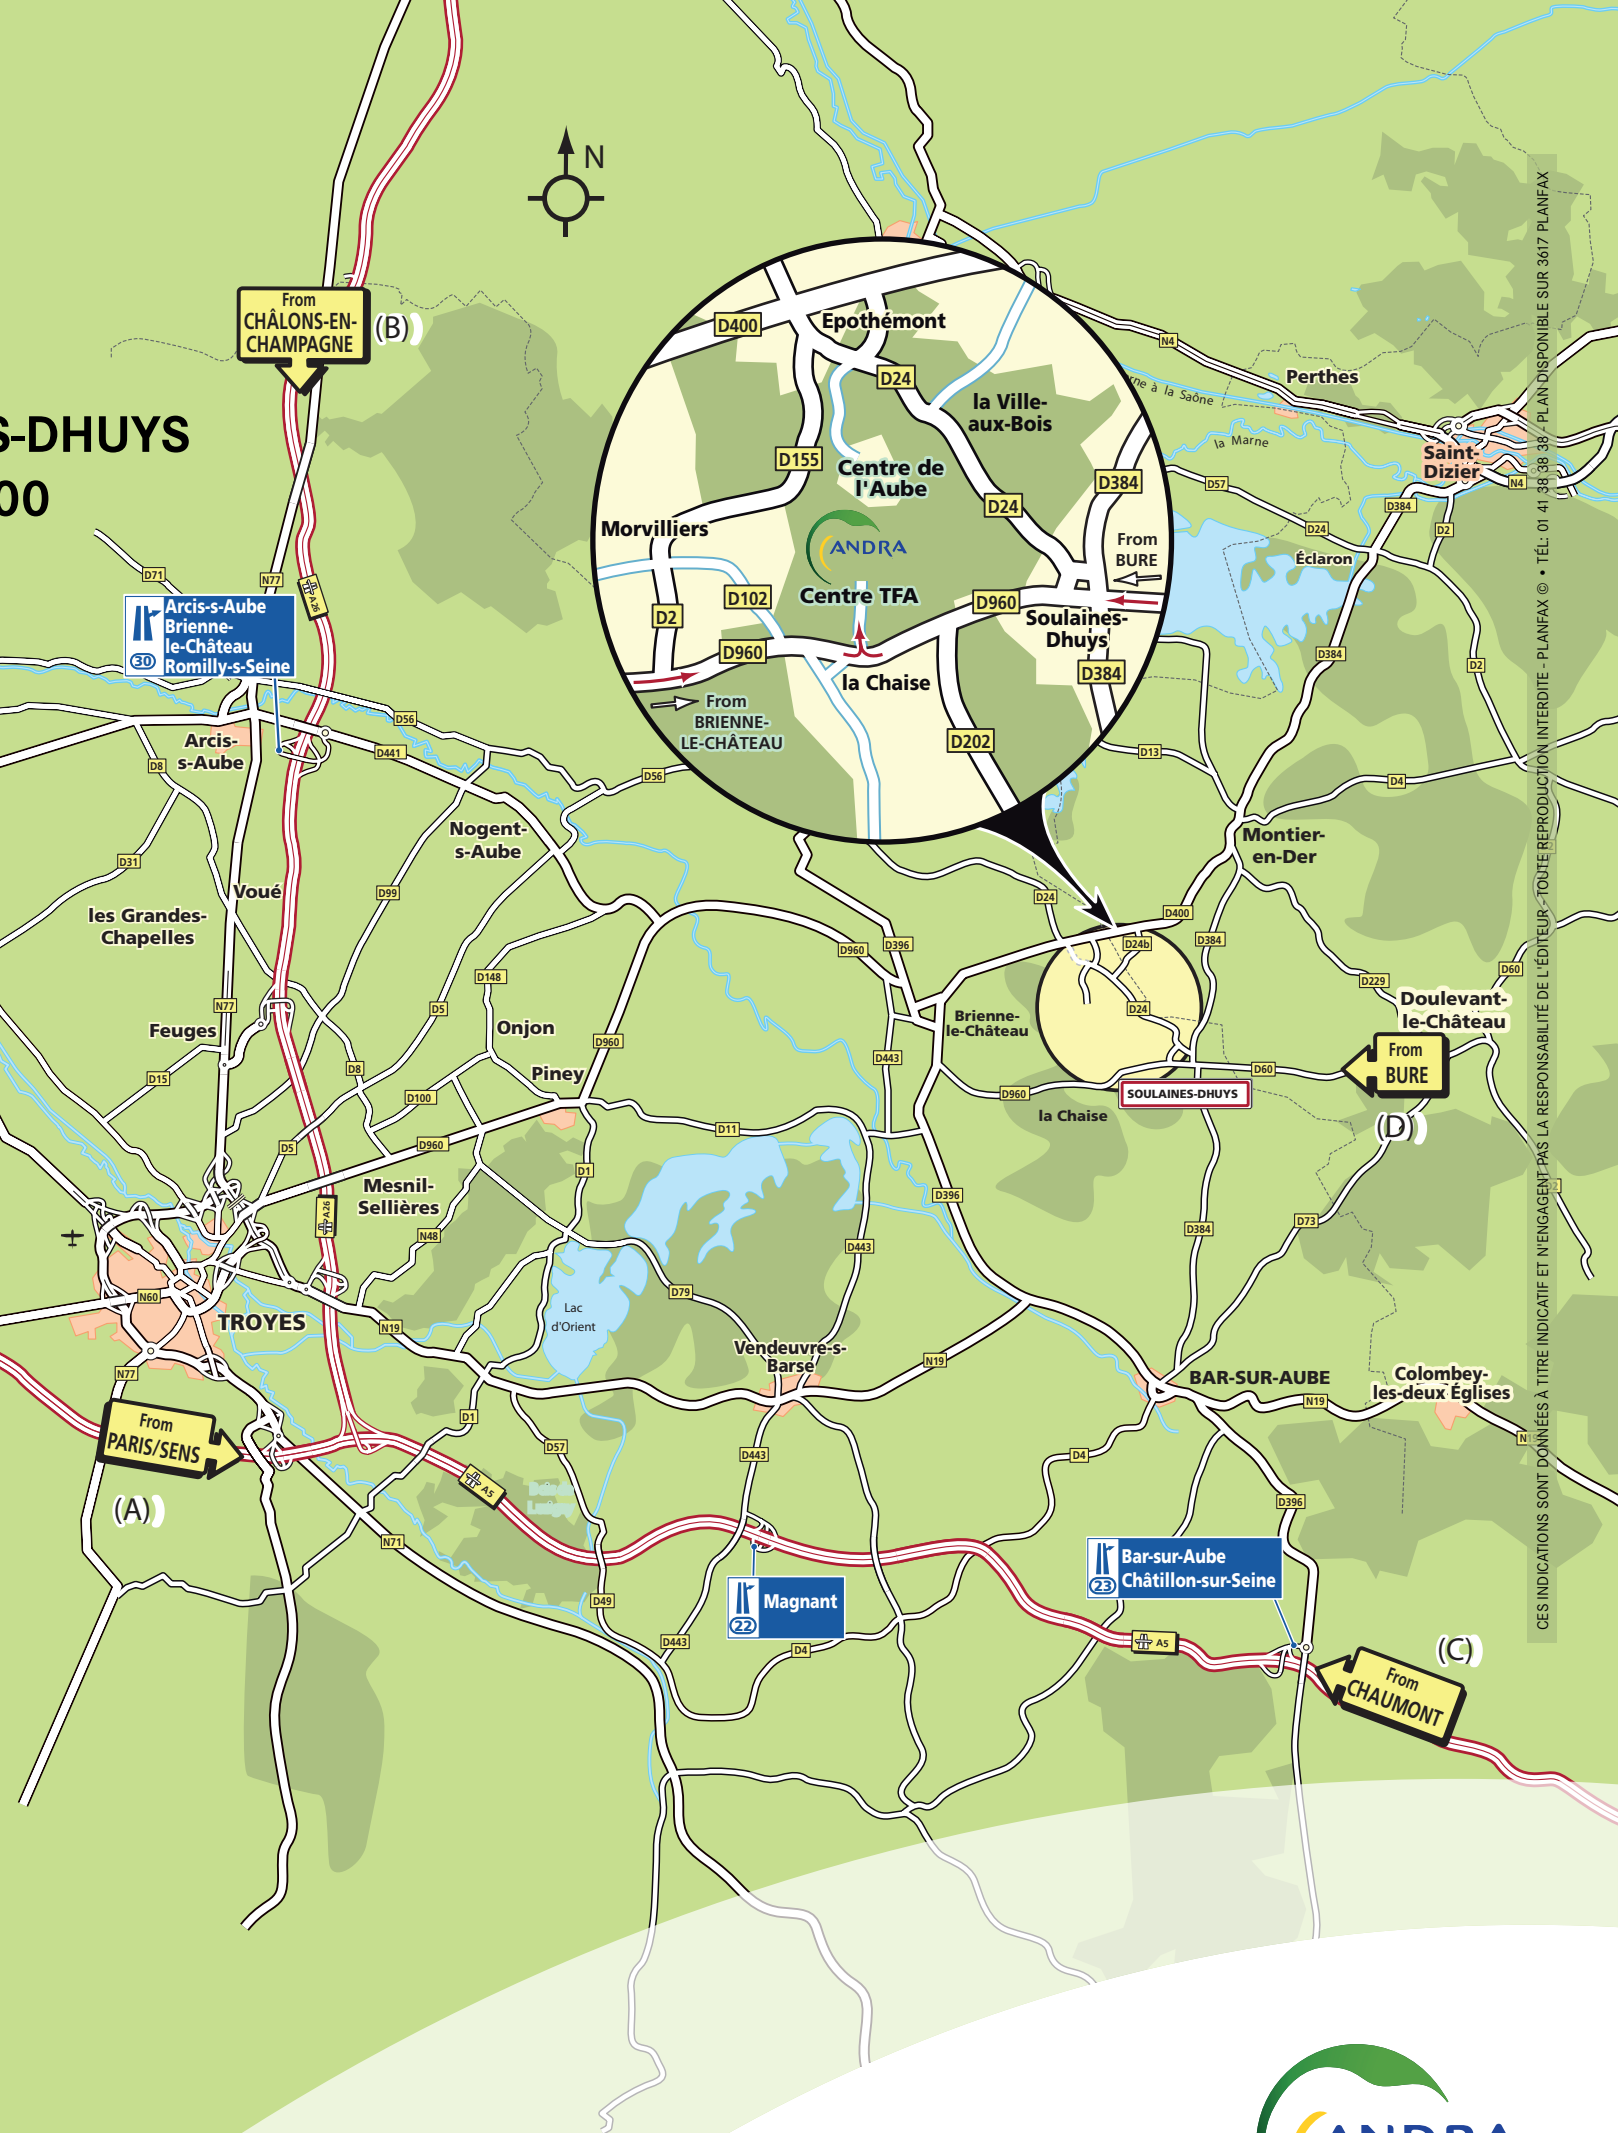

Centre TFA
Centre de l'Aube
BP 7
10200 SOULAINES-DHUYS
Tél. : 03 25 92 33 00

- **From PARIS (VIA SENS) : (A)**
 Follow A5 towards TROYES and take Exit 22 MAGNANT. Follow D443 through VANDEUVRE-SUR-BARSE up to BRIENNE-LE-CHÂTEAU. Continue on D960 towards SOULAINES-DHUYS and see enlarged map.
- **From CHÂLONS-EN-CHAMPAGNE : (B)**
 Follow A26 towards TROYES and take Exit 30 ARCIS-SUR-AUBE/BRIENNE-LE-CHÂTEAU/ROMILLY-SUR-SEINE. Follow D441 and turn left on D960. Continue through BRIENNE-LE-CHÂTEAU towards SOULAINES-DHUYS and see enlarged map.
- **From CHAUMONT : (C)**
 Follow A5 towards TROYES and take Exit 23 BAR-SUR-AUBE/CHÂTILLON-SUR-SEINE. Follow D396 through BAR-SUR-AUBE up to BRIENNE-LE-CHÂTEAU. Continue through BRIENNE-LE-CHÂTEAU towards SOULAINES-DHUYS and see enlarged map.
- **From BURE – Andra Underground Research Laboratory: (D)**
 Follow D60 through JOINVILLE, DOMMARTIN-LE-FRANC, DOULEVANT-LE-CHÂTEAU and SOULAINES-DHUYS. Continue on D960 towards BRIENNE-LE-CHÂTEAU and see enlarged map