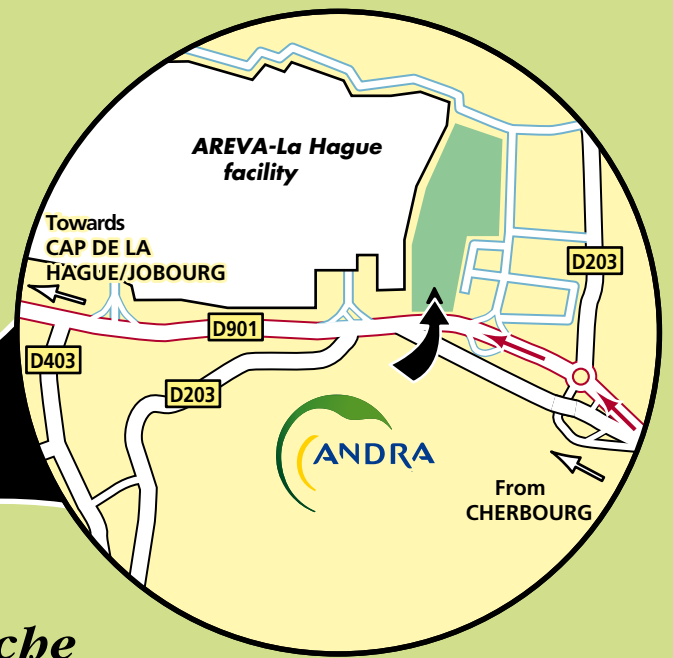

**Manche disposal facility**  
**BP 807**  
**50448 BEAUMONT-HAGUE CEDEX**  
**Tél. : + 33 (02) 33 01 69 00**

GPS Coordinates  
**Latitude: +49°40'28.07"**  
**Longitude: +1°51'47.53"**

■ **From PARIS:**  
 Proceed on the A31 towards ROUEN/CAEN. Then follow the N13 towards CHERBOURG, then the N2013 still towards CHERBOURG. After CHERBOURG railway station, follow the D901 to BEAUMONT-HAGUE/-CAP DE LA HAGUE. Use the Z.I. DIGULLEVILLE exit (then see enlargement on the map).

■ **From CAEN:**  
 Proceed on the N13 towards CHERBOURG, then the N2013 still towards CHERBOURG. After CHERBOURG railway station, follow the D901 to BEAUMONT-HAGUE/CAP DE LA HAGUE. Use the Z.I. DIGULLEVILLE exit (then see enlargement on the map).

■ **From RENNES:**  
 Proceed on the A84 towards CAEN then use exit 40 CHERBOURG/-SAINT-LÔ. Take the N174 towards SAINT-LÔ then continue on the N13 towards CHERBOURG, then the N2013 still towards CHERBOURG. After CHERBOURG railway station, follow the D901 to BEAUMONT-HAGUE/-CAP DE LA HAGUE. Use the Z.I. DIGULLEVILLE exit (then see enlargement on the map).