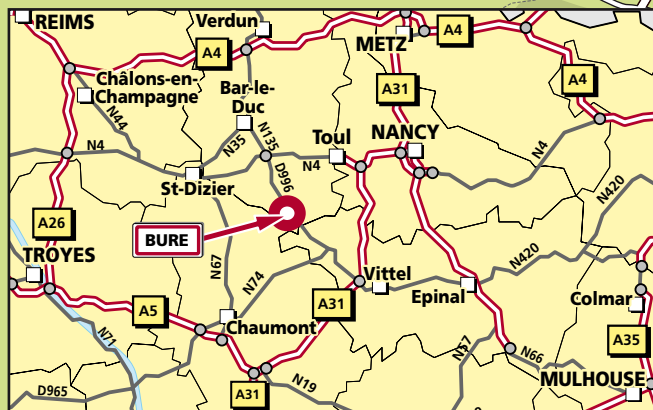

Meuse/Haute-Marne Centre

Route départementale 960 - BP 9

55290 BURE

Tél. : +33 (03) 29 75 90 00

Technological Exhibition Facility GPS Coordinates

Latitude: +48°29'6.72"

Longitude: +5°20'48.65"

Underground Research Laboratory GPS Coordinates

Latitude: +48°29'13.29"

Longitude: +5°21'19.79"

From PARIS (via TROYES): (A)

Proceed on the A5, direction of CHAUMONT then use exit 24 CHAUMONT. Take the D10 then the N67 towards JOINVILLE. Exit at JOINVILLE EAST then take the D60 towards VAUCOULEURS/GONDRECOURT-LE-CHATEAU (then see enlargement on the map).

From NANCY: (B)

Proceed on the A31 direction of TOUL then take the N4 towards PARIS. Use the LIGNY EN BARROIS exit and stay on D966 towards VAUCOULEURS/GONDRECOURT-LE-CHATEAU. Take the D960 towards BURE (then see enlargement on the map).

From SOULAINES-DHUYS - AUBE DISPOSAL FACILITY: (E)

Proceed on the D24 towards SOULAINES-DHUYS then use the D60 towards DOULEVANT-LE-CHATEAU/JOINVILLE/GONDRECOURT-LE-CHATEAU (then see enlargement on the map).