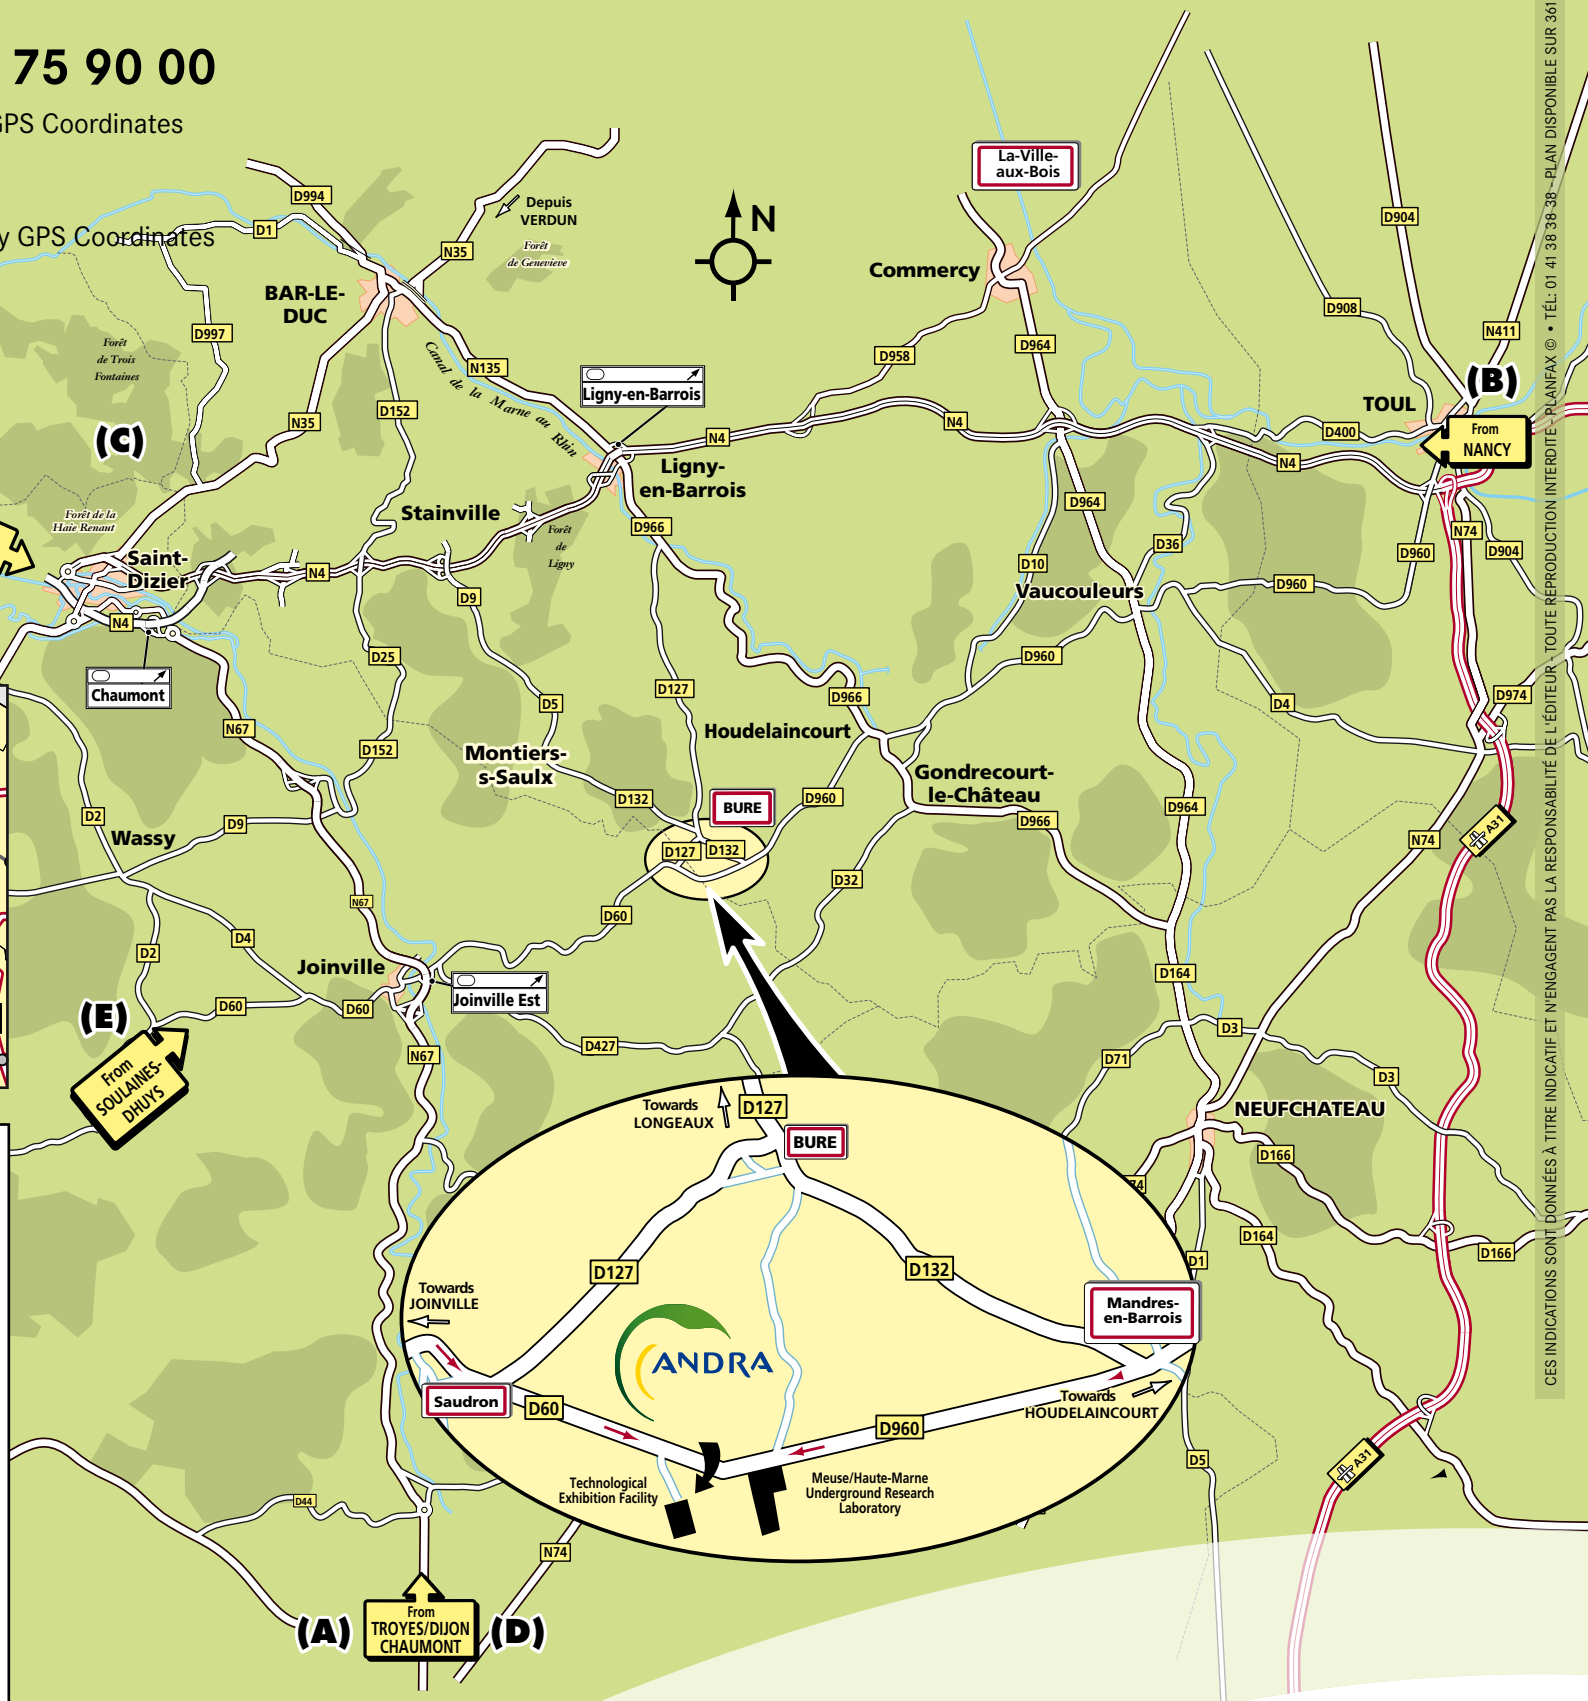

From NANCY: (B)

Proceed on the A31 direction of TOUL then take the N4 towards PARIS. Use the LIGNY EN BARROIS exit and stay on D966 towards VAUCOULEURS/GONDRECOURT-LE-CHATEAU. Take the D960 towards BURE (then see enlargement on the map).

From REIMS: (C)

Proceed on the A4 in the direction of METZ then use exit 27 CHALONS-EN-CHAMPAGNE/VITRY-LE-FRANCOIS. Take the N44 to VITRY then the N4 towards SAINT-DIZIER. Use the CHAUMONT exit then the N67 towards JOINVILLE. Exit at JOINVILLE EAST then take the D60 towards VAUCOULEURS/GONDRECOURT-LE-CHATEAU (then see enlargement on the map).

From DIJON: (D)

Proceed on the A31 towards NANCY then the A5 towards TROYES/PARIS. Use the exit 24 CHAUMONT then take the D10 then the N67 towards JOINVILLE. Exit at JOINVILLE EAST then take the D60 towards VAUCOULEURS/GONDRECOURT-LE-CHATEAU (then see enlargement on the map).

From SOULAINES-DHUYS - AUBE DISPOSAL FACILITY: (E)

Proceed on the D24 towards SOULAINES-DHUYS then use the D60 towards DOULEVANT-LE-CHATEAU/JOINVILLE/GONDRECOURT-LE-CHATEAU (then see enlargement on the map).