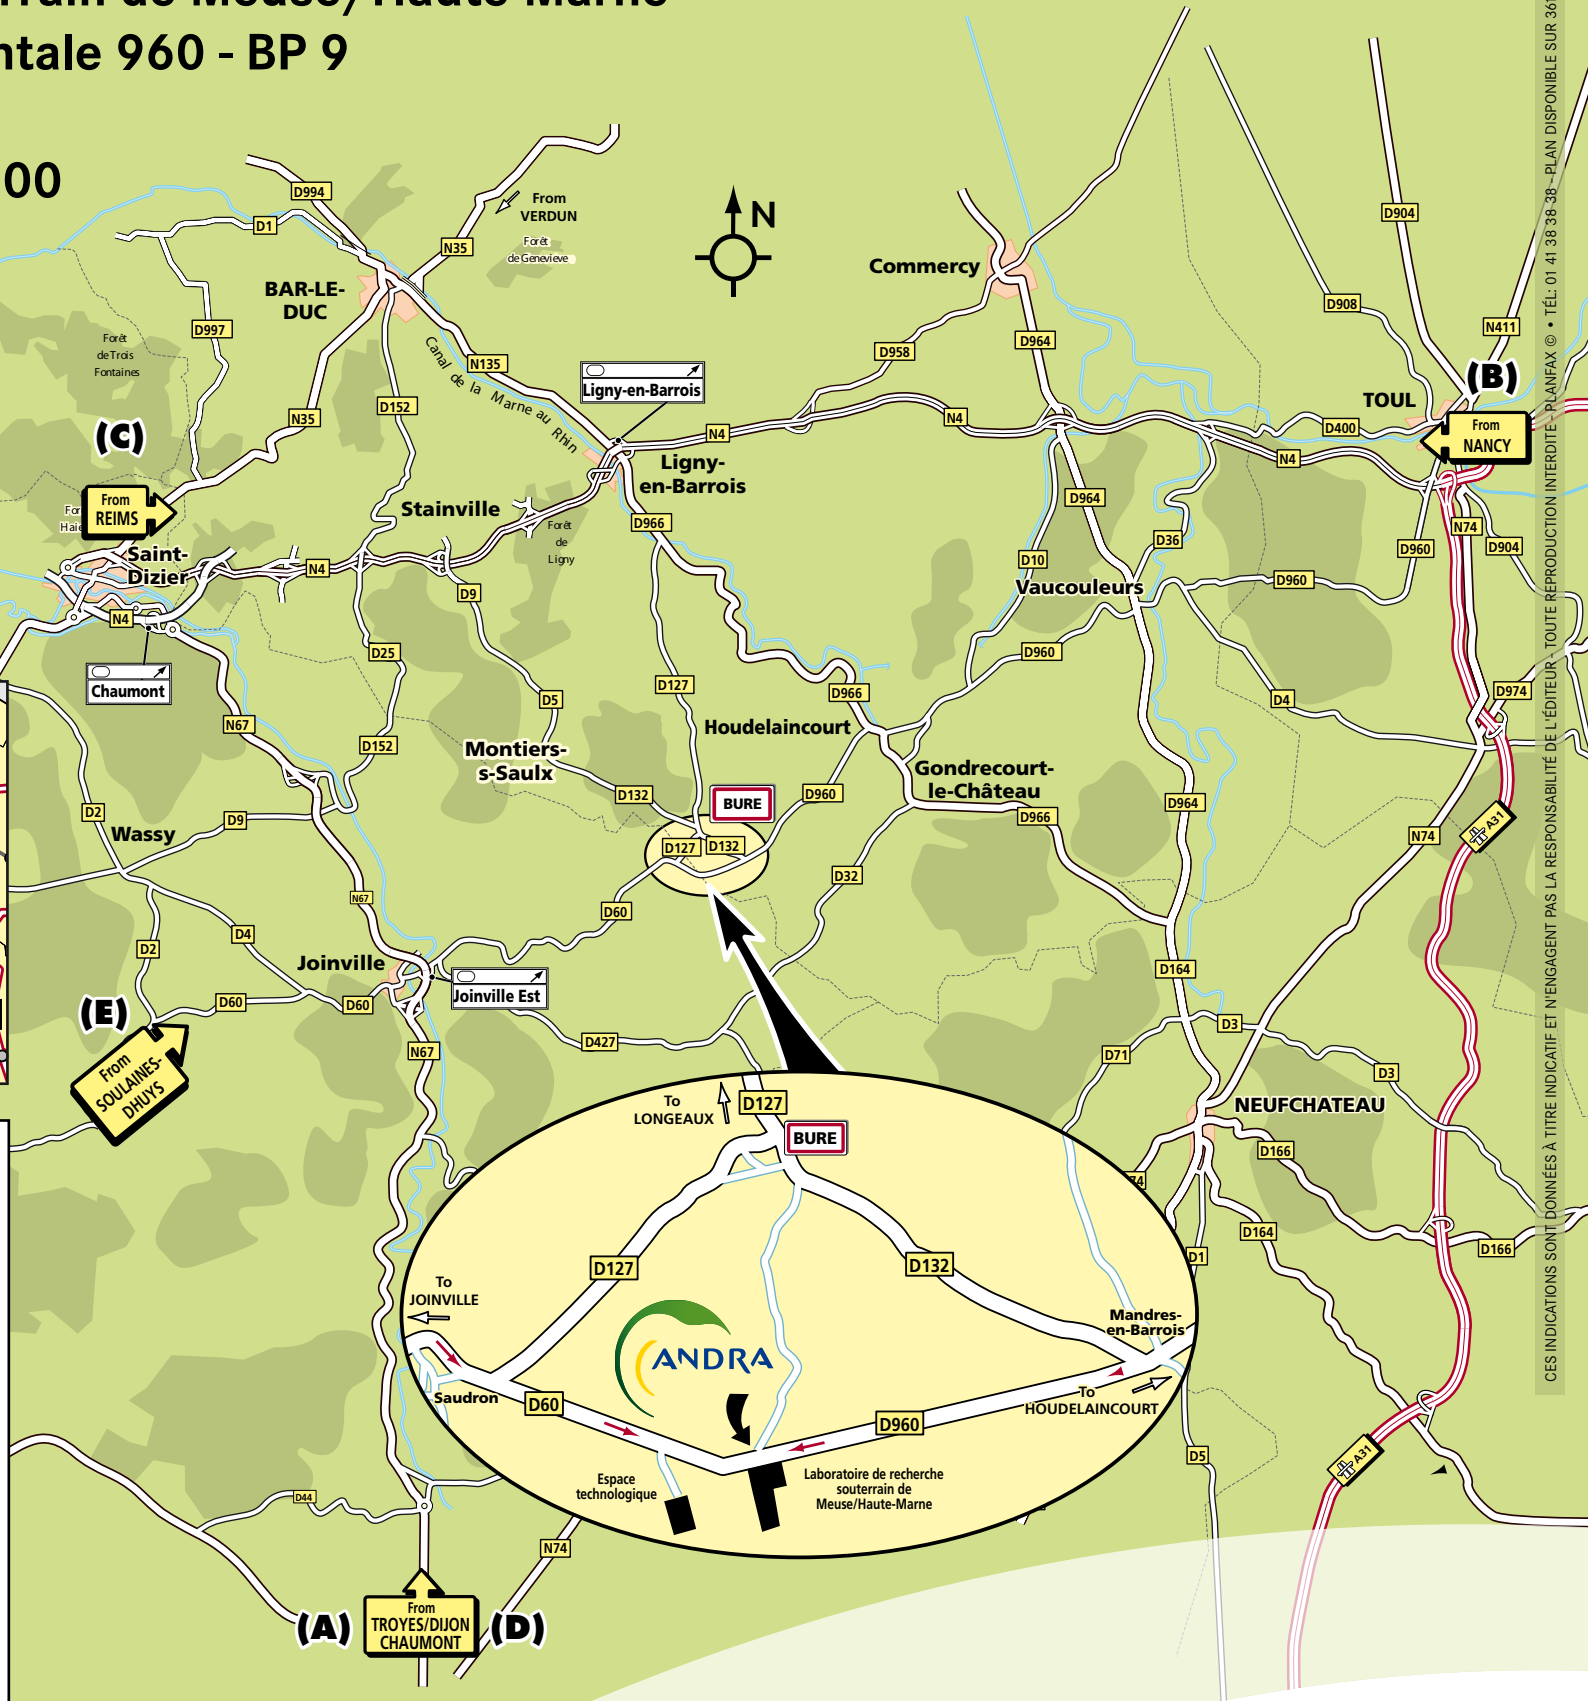

Laboratoire souterrain de Meuse/Haute-Marne
Route départementale 960 - BP 9
55290 BURE
Tél. : 03 29 75 90 00

- From PARIS (via TROYES) : (A)**
 Follow A5 towards CHAUMONT and take Exit 24 CHAUMONT. Follow D10 and N67 to JOINVILLE. Exit at JOINVILLE EST. Follow D60 towards VAUCOULEURS/GONDRECOURT-LE-CHÂTEAU and see enlarged map.
- From NANCY : (B)**
 Follow A31 towards TOUL and exit on N4 towards PARIS. Take Exit LIGNY-EN-BARROIS, and continue on D966 towards NEUCHÂTEAU/GONDRECOURT-LE-CHÂTEAU. Turn on D960 towards BURE and see enlarged map.
- From REIMS : (C)**
 Follow A4 towards METZ and take Exit 27 CHÂLONS-EN-CHAMPAGNE/VITRY-LE-FRANÇOIS. Follow N44 up to VITRY and turn on N4 towards SAINT-DIZIER. Take Exit CHAUMONT and turn on N67 towards JOINVILLE. Take Exit JOINVILLE-EST and follow D60 towards VAUCOULEURS/GONDRECOURT-LE-CHÂTEAU and see enlarged map.
- From DIJON : (D)**
 Follow A4 towards METZ and take Exit 27 CHÂLONS-EN-CHAMPAGNE/VITRY-LE-FRANÇOIS. Follow N44 up to VITRY and turn on N4 towards SAINT-DIZIER. Take Exit CHAUMONT and turn on N67 towards JOINVILLE. Take Exit JOINVILLE-EST and follow D60 towards VAUCOULEURS/GONDRECOURT-LE-CHÂTEAU and see enlarged map.
- From SOULAINES-DHUYS - CENTRE DE L'AUBE : (E)**
 Follow D24 towards SOULAINES-DHUYS CENTRE and continue on D60 through DOULEVANT-LE-CHÂTEAU and JOINVILLE towards GONDRECOURT-LE-CHÂTEAU and see enlarged map.