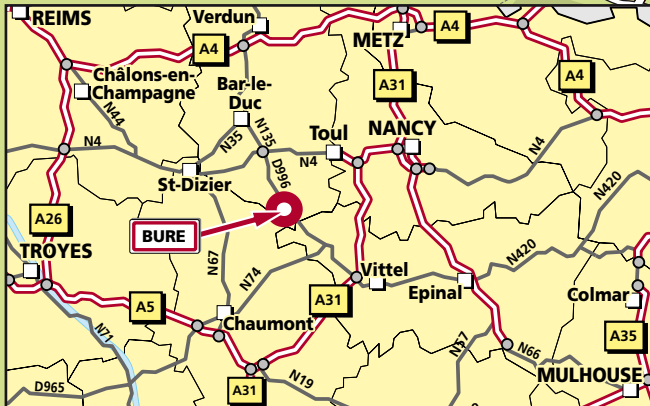

Laboratoire souterrain de Meuse/Haute-Marne
Route départementale 960 - BP 9
55290 BURE
Tél. : 03 29 75 90 00

- From PARIS (via TROYES) : (A)**
 Follow A5 towards CHAUMONT and take Exit 24 CHAUMONT. Follow D10 and N67 to JOINVILLE. Exit at JOINVILLE EST. Follow D60 towards VAUCOULEURS/GONDRECOURT-LE-CHÂTEAU and see enlarged map.
- From NANCY : (B)**
 Follow A31 towards TOUL and exit on N4 towards PARIS. Take Exit LIGNY-EN-BARROIS, and continue on D966 towards NEUCHÂTEAU/GONDRECOURT-LE-CHÂTEAU. Turn on D960 towards BURE and see enlarged map.
- From REIMS : (C)**
 Follow A4 towards METZ and take Exit 27 CHÂLONS-EN-CHAMPAGNE/VITRY-LE-FRANÇOIS. Follow N44 up to VITRY and turn on N4 towards SAINT-DIZIER. Take Exit CHAUMONT and turn on N67 towards JOINVILLE. Take Exit JOINVILLE-EST and follow D60 towards VAUCOULEURS/GONDRECOURT-LE-CHÂTEAU and see enlarged map.
- From DIJON : (D)**
 Follow A4 towards METZ and take Exit 27 CHÂLONS-EN-CHAMPAGNE/VITRY-LE-FRANÇOIS. Follow N44 up to VITRY and turn on N4 towards SAINT-DIZIER. Take Exit CHAUMONT and turn on N67 towards JOINVILLE. Take Exit JOINVILLE-EST and follow D60 towards VAUCOULEURS/GONDRECOURT-LE-CHÂTEAU and see enlarged map.
- From SOULAINES-DHUYS - CENTRE DE L'AUBE : (E)**
 Follow D24 towards SOULAINES-DHUYS CENTRE and continue on D60 through DOULEVANT-LE-CHÂTEAU and JOINVILLE towards GONDRECOURT-LE-CHÂTEAU and see enlarged map.